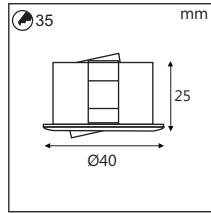

Mounting: recessed into ceiling
Housing: die-cast aluminum
Trim color options:
 01-white matte
Note:
 * other RAL colors available on request

LED: CREE
CRI: Ra>80 (±3000k)
CCT:
 CT27-2700k
 CT30-3000k

LED driver: remote
Volt AC: 220-240V
Frequency: 50-60Hz
LED driver options:
 ND - non-dimmable
 PH - phase dimmable
 010V - 0-10V dimmable
 DALI - compatible

Areas of use:
 indoors:
 public/private/residential
 show-rooms
 hotels
 offices

Ref Code	Watt	Lm(±)
03.66.171.01.02	2W	100

Beam Angle: 16°

Ordering guide:
 03.66.171.01.02+01+CT30+ND
 ref code+trim color (or mention other RAL color)+CCT+non-dimm driver (or PH/010/DALI)