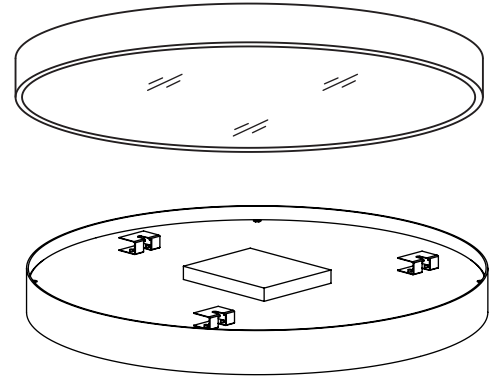

item: LED Ceiling Light
Mounting: suspended/ surface mounted/ recessed
Housing: aluminum
Diffuser: opal polycarbonate
Light distribution: Direct (Default), Indirect or Direct+Indirect
Finish options: 15-silver grey matte
Notes:

Ref code:	Watt	DiaxH	Lm
55.49.01.05.004.20	20W	400x88	1800
55.49.01.05.005.40	40W	600x88	3500
55.49.01.05.006.50	50W	650x88	4400
55.49.01.05.007.76	76W	950x88	6700
55.49.01.05.008.102	102W	1500x100	9000
55.49.01.05.009.284	284W	1800x100	25000