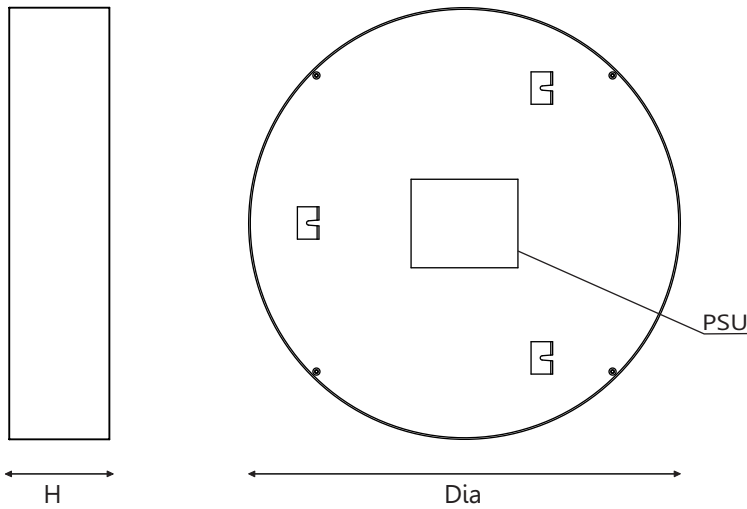

item: LED Ceiling Light
Mounting: suspended/ surface mounted/ recessed
Housing: aluminum
Diffuser: opal polycarbonate
Light distribution: Direct (Default), Indirect or Direct+Indirect
Finish options: 15-silver grey matte
Notes:

Ref code:	Watt	DiaxH	Lm
55.49.01.05.004.20	20W	400x88	1800
55.49.01.05.005.40	40W	600x88	3500
55.49.01.05.006.50	50W	650x88	4400
55.49.01.05.007.76	76W	950x88	6700
55.49.01.05.008.102	102W	1500x100	9000
55.49.01.05.009.284	284W	1800x100	25000