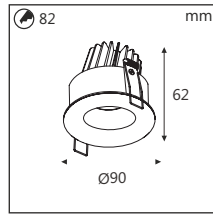

Mounting: recessed into ceiling
 Housing: aluminum
 Diffuser: PMMA Lens
 Trim color options:
 01-white matte
 11-black matte
 * other RAL colors available on request

LED: COB
CRI: Ra>90 (±3000k)
CCT:
 CT27-2700k
 CT30-3000k

IP20

Ref Code	Watt	mA	Lm(±)
03.05.148.01.10	10W	500	680

Beam Angle-Code:

24°-BA24
 36°-BA36
 60°-BA60

IP54

Ref Code	Watt	mA	Lm(±)
03.05.149.01.10	10W	500	810

Beam Angle-Code:

24°-BA24
 38°-BA38
 60°-BA60

trimless

IP54

Ref Code	Watt	mA	Lm(±)	Beam Angle-Code:
03.05.150.01.13	13W	350	1400	15°-BA15/24°-BA24/38°-BA38/60°-BA60
03.05.150.02.18	18W	500	1900	12°-BA12/24°-BA24/40°-BA40
03.05.150.03.26	26W	700	2700	12°-BA12/24°-BA24/40°-BA40