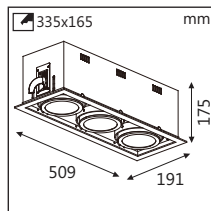

Ref Code	Watt	mA
16.06.011.01.20	1x20W	480

Note: * mention in the code option with trim (TM) or without trim (TML)

Beam Angle-Code:

- 8°-BA08
- 24°-BA24
- 36°-BA36
- 60°-BA60

Ref Code	Watt	mA	kg
16.06.012.01.40	2x20W	480	2.96

Beam Angle-Code:

- 8°-BA08
- 24°-BA24
- 36°-BA36
- 60°-BA60

Ref Code	Watt	mA	kg
16.06.013.01.60	3x20W	480	3.62

Beam Angle-Code:

- 8°-BA08
- 24°-BA24
- 36°-BA36
- 60°-BA60