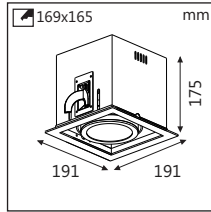

Ref Code	Watt	mA
16.06.011.01.20	1x20W	480

Note: * mention in the code option with trim (TM) or without trim (TML)

Beam Angle-Code:

- 8°-BA08
- 24°-BA24
- 36°-BA36
- 60°-BA60

Ref Code	Watt	mA	kg
16.06.012.01.40	2x20W	480	2.96

Beam Angle-Code:

- 8°-BA08
- 24°-BA24
- 36°-BA36
- 60°-BA60

Ref Code	Watt	mA	kg
16.06.013.01.60	3x20W	480	3.62

Beam Angle-Code:

- 8°-BA08
- 24°-BA24
- 36°-BA36
- 60°-BA60