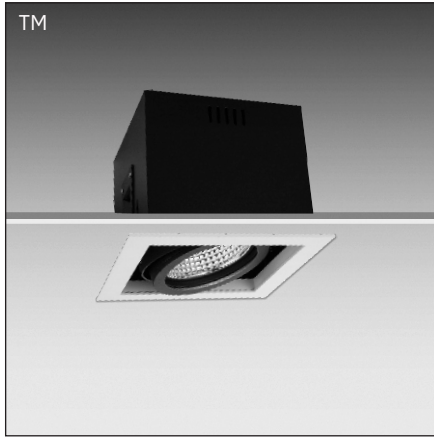

Mounting:
recessed into ceiling
Housing:
aluminum/die-cast aluminum
Finish options:
01-white matte
15- silver matte
Note:
* Other RAL colors available on request

LED: COB (Citizen)
CRI: Ra>90
CCT:
CT27-2700k
CT30-3000k
CT40-4000k
Note:
* Other CCT available on request

LED driver: remote
Volt AC: 220-240V
LED driver options:
ND - non-dimmable
PH - phase dimmable
010V - 0-10V dimmable
DALI - compatible
Note: *Lm given in data is based on 3000k

Areas of use:
indoors:
public/private/residential
show-rooms
hotels
offices