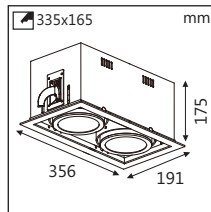

Ref Code	Watt	mA
16.06.011.01.20	1x20W	480

Note: * mention in the code option with trim (TM) or without trim (TML)

Beam Angle-Code:

- 8°-BA08
- 24°-BA24
- 36°-BA36
- 60°-BA60

Ref Code	Watt	mA	kg
16.06.012.01.40	2x20W	480	2.96

Beam Angle-Code:

- 8°-BA08
- 24°-BA24
- 36°-BA36
- 60°-BA60

Ref Code	Watt	mA	kg
16.06.013.01.60	3x20W	480	3.62

Beam Angle-Code:

- 8°-BA08
- 24°-BA24
- 36°-BA36
- 60°-BA60