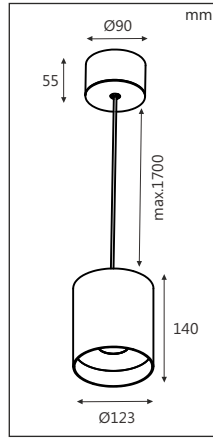

Mounting: surface mounted/suspended
Housing: aluminum alloy
Diffuser: polycarbonate+toughened glass
Finish options:
 01-white matte
 11-black matte
 13-grey matte

LED: COB (Citizen)
CRI: Ra>90
CCT:
 CT27-2700k
 CT30-3000k
 CT40-4000k
 CT50-5000k
 CT60-6000k

Ref Code	Watt	mA	Lm(±)
15.05.004.01.20	20W	500	1800

Beam Angle-Code:
 24°-BA24
 36°-BA36
 60°-BA60