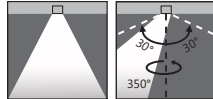

Beam Angle-Code:
25°-BA25
30°-BA30
38°-BA38
50°-BA50