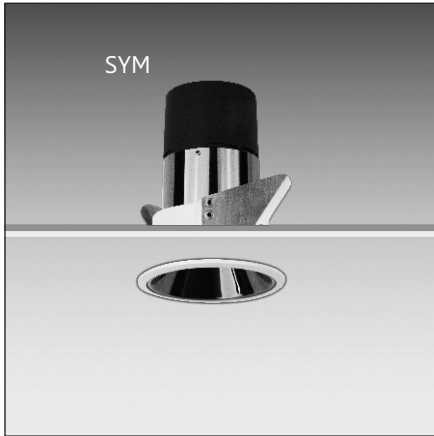

Mounting: recessed into ceiling
Housing: die-cast aluminum
Reflector:
Mirror polished aluminum
Trim color options:
01-white matte
11-black matte
* other RAL colors available on request

LED: COB
CRI: Ra>90 (±3000k)
CCT:
CT27-2700k
CT30-3000k

LED driver: remote
Volt AC: 220-240V
Frequency: 50-60Hz
LED driver options:
ND - non-dimmable
PH - phase dimmable
010V - 0-10V dimmable
DALI - compatible

Areas of use:
indoors:
public/private/residential
show-rooms
hotels
offices