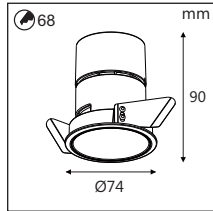

Mounting: recessed into ceiling
Housing: die-cast aluminum
Reflector:
 Mirror polished aluminum
Trim color options:
 01-white matte
 11-black matte
 * other RAL colors available on request

LED: COB
CRI: Ra>90 (±3000k)
CCT:
 CT27-2700k
 CT30-3000k

Ref Code	Watt	Lm
03.06.143.01.07	7W	407
03.06.143.02.10	10W	581
03.06.143.03.13	13W	755

Beam Angle-Code:
 25°-BA25
 30°-BA30
 38°-BA38
 50°-BA50