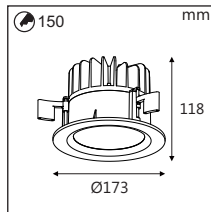

Areas of use:
 indoors:
 public/private/residential
 show-rooms
 hotels
 offices

Ref Code	Watt	Lm(±)	mA
03.05.151.01.33	33W	3300	900

Beam Angle-Code:
 15°-BA15
 24°-BA24
 40°-BA40

Ref Code	Watt	Lm(±)	mA
03.05.152.01.33	33W	3300	900

Beam Angle-Code:
 15°-BA15
 30°-BA30
 50°-BA50

Ref Code	Watt	Lm(±)	mA
03.05.172.01.12	12W	1080	350

Beam Angle-Code:
 15°-BA15
 24°-BA24
 36°-BA36