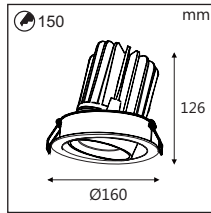

Mounting: recessed into ceiling
Housing: aluminum alloy
Diffuser: polycarbonate
Reflector: polished/faceted aluminum
Trim color options:
 01-white matte
 11-black matte
Note:
 * other RAL colors are available on request

Areas of use:
 indoors:
 public/private/residential
 show-rooms
 hotels
 offices

Ref Code	Watt	Lm(±)	mA
03.05.151.01.33	33W	3300	900

Beam Angle-Code:
 15°-BA15
 24°-BA24
 40°-BA40

Ref Code	Watt	Lm(±)	mA
03.05.152.01.33	33W	3300	900

Beam Angle-Code:
 15°-BA15
 30°-BA30
 50°-BA50

Ref Code	Watt	Lm(±)	mA
03.05.172.01.12	12W	1080	350

Beam Angle-Code:
 15°-BA15
 24°-BA24
 36°-BA36