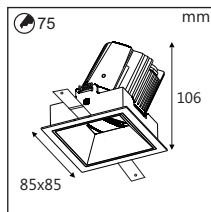

Areas of use:
 indoors:
 public/private/residential
 show-rooms
 hotels
 offices

Ref Code	Watt	Lm(±)	mA
03.05.151.01.33	33W	3300	900

Beam Angle-Code:
 15°-BA15
 24°-BA24
 40°-BA40

Ref Code	Watt	Lm(±)	mA
03.05.152.01.33	33W	3300	900

Beam Angle-Code:
 15°-BA15
 30°-BA30
 50°-BA50

Ref Code	Watt	Lm(±)	mA
03.05.172.01.12	12W	1080	350

Beam Angle-Code:
 15°-BA15
 24°-BA24
 36°-BA36